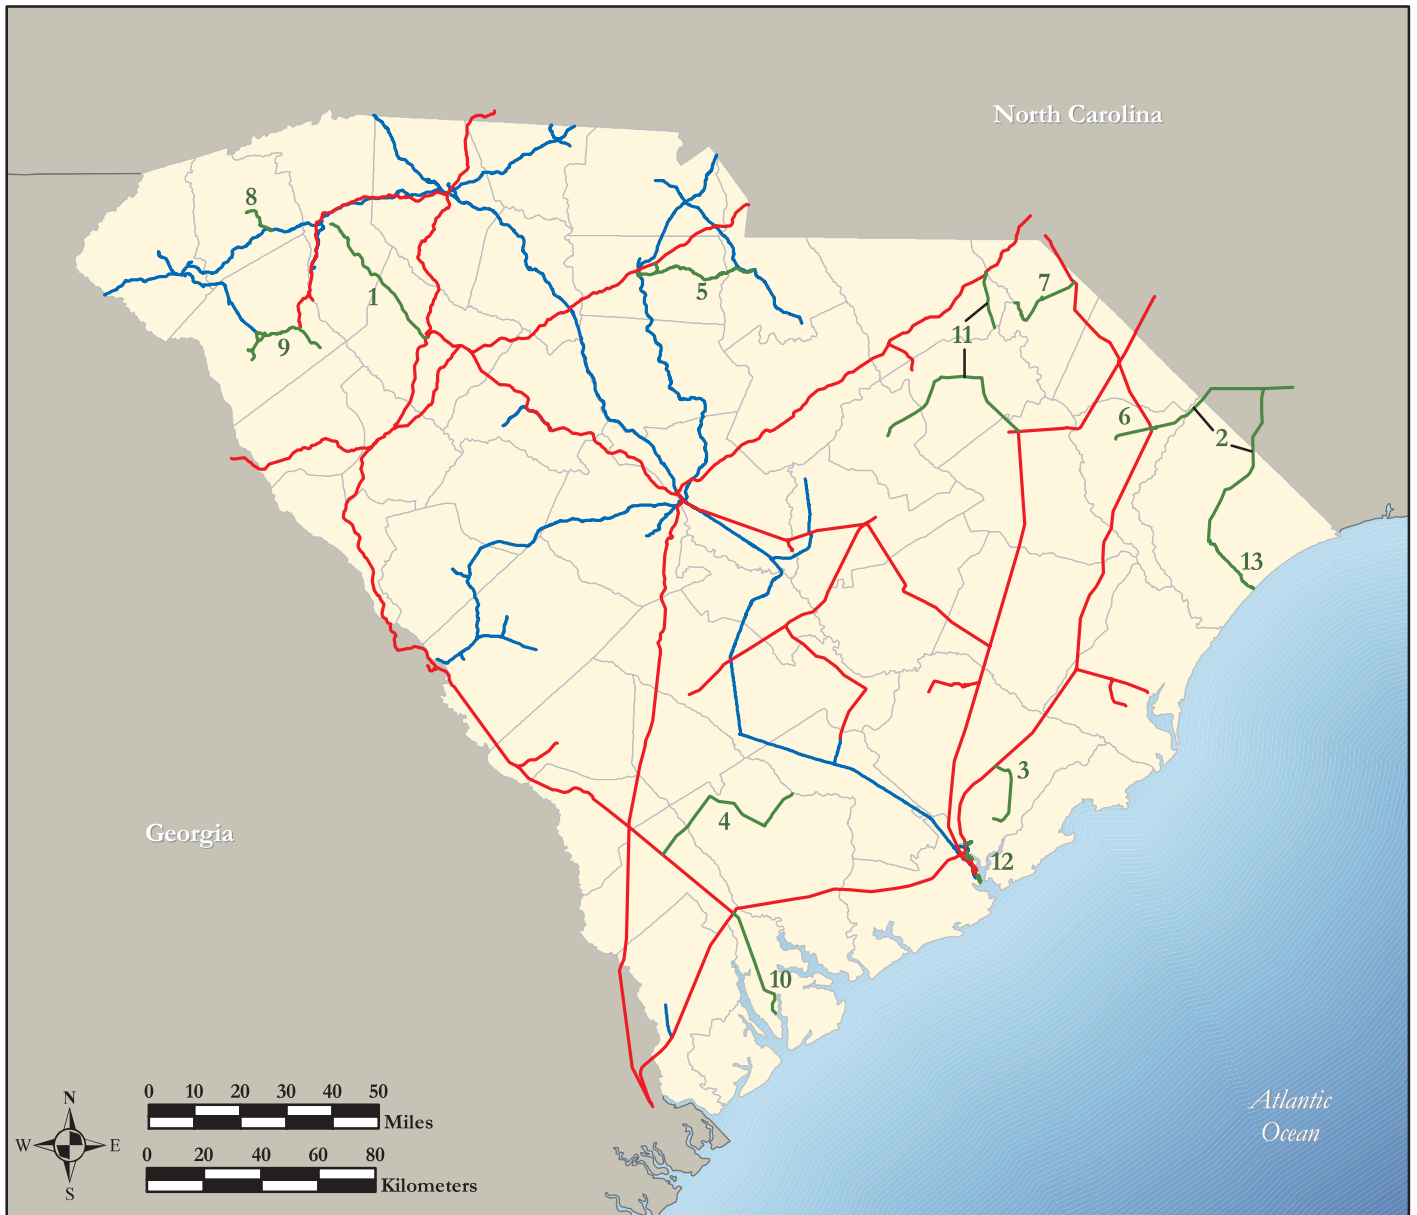

Rail Carriers of South Carolina

- | | |
|----------------------------|------------------------|
| 1 Carolina Piedmont | 8 Pickens |
| 2 Carolina Southern | 9 Pickens - Honea Path |
| 3 East Cooper and Berkeley | 10 Port Royal |
| 4 Hampton and Branchville | 11 SC Central |
| 5 Lancaster and Chester | 12 SC Public Railways |
| 6 Marion County | 13 Waccamaw Coastline |
| 7 Pee Dee River | |